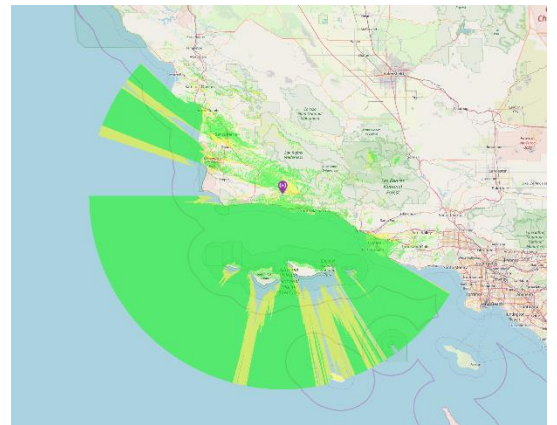

Which repeater should I use?

On the SCIRA website there are coverage maps for each repeater to help you determine which one is best for your area.

Below is the Santa Ynez coverage map

Are you participating in Field Day?
June 24-25, 2023: