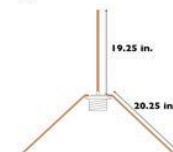

Member Antennas

What kind of antenna are you using?

Do you make your own antennas?

If you would like to share your antenna(s), please send a picture(s), your name and call sign, type of antenna and any other information about it to huntercf88@gmail.com

Member Antennas:

Ed Fong J-Pole: KM6KHT

got VARA winlink?

Winlink Global Radio Email: sending emails over radio

Some of you may be familiar with winlink but how about VARA?

If you aren't familiar with winlink, it is a network of amateur radio stations that provide access to email where no internet exists. Winlink is usually transmitted over VHF and HF.

There is packet, pactor, telnet, ARDOP and VARA. VARA requires an extra download but it is capable of much faster transfer speeds.

This is a valuable service, especially in emergencies, the internet may not be available in an area but through digipeating or peer-to-peer emails can be sent out all over the world.

You can set up an account today and send emails from your computer even without a radio with an interface.

If your area doesn't have a close by gateway you can set one up but there is an approval process and conditions.

What equipment is required for winlink?

1. Radio
2. Interface (signalink, digirig, dra50)
3. Interface cables
4. Computer with winlink, vara, soundmodem programs installed and configured

[Winlink Website](#)

Future Topics

We will continue to highlight antennas but do you want more information about a specific antenna or another ham radio topic?

If so, send your requests to the email on the left and we'll do our best to include them in the next issue.

VHF 2M Antennas

The world of antennas is vast, here are some examples of 2 meter antennas, some of these are also dual band: 2M / 70cm. Can you match the picture to the antenna?