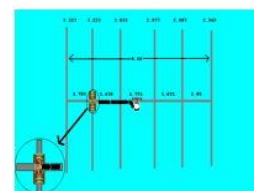

Member Antennas

What kind of antenna are you using?

Do you make your own antennas?

If you would like to share your antenna(s), please send a picture(s), your name and call sign, type of antenna and any other information about it to huntercf88@gmail.com

Member Antennas:

Ed Fong J-Pole: KM6KHT

got VARA winlink?

Winlink Global Radio Email: sending emails over radio

Some of you may be familiar with winlink but how about VARA?

If you aren't familiar with winlink, it is a network of amateur radio stations that provide access to email where no internet exists. Winlink is usually transmitted over VHF and HF.

There is packet, pactor, telnet, ARDOP and VARA. VARA requires an extra download but it is capable of much faster transfer speeds.

This is a valuable service, especially in emergencies, the internet may not be available in an area but through digipeating or peer-to-peer emails can be sent out all over the world.

You can set up an account today and send emails from your computer even without a radio with an interface.

If your area doesn't have a close by gateway you can set one up but there is an approval process and conditions.

What equipment is required for winlink?

1. Radio
2. Interface (signalink, digirig, dra50)
3. Interface cables
4. Computer with winlink, vara, soundmodem programs installed and configured

[Winlink Website](#)

Future Topics

We will continue to highlight antennas but do you want more information about a specific antenna or another ham radio topic?

If so, send your requests to the email on the left and we'll do our best to include them in the next issue.

VHF 2M Antennas

The world of antennas is vast, here are some examples of 2 meter antennas, some of these are also dual band: 2M / 70cm. Can you match the picture to the antenna?