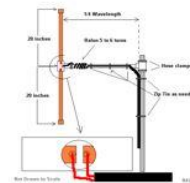

Member Antennas

What kind of antenna are you using?

Do you make your own antennas?

If you would like to share your antenna(s), please send a picture(s), your name and call sign, type of antenna and any other information about it to huntercf88@gmail.com

Member Antennas:

Ed Fong J-Pole: KM6KHT

got VARA winlink?

Winlink Global Radio Email: sending emails over radio

Some of you may be familiar with winlink but how about VARA?

If you aren't familiar with winlink, it is a network of amateur radio stations that provide access to email where no internet exists. Winlink is usually transmitted over VHF and HF.

There is packet, pactor, telnet, ARDOP and VARA. VARA requires an extra download but it is capable of much faster transfer speeds.

This is a valuable service, especially in emergencies, the internet may not be available in an area but through digipeating or peer-to-peer emails can be sent out all over the world.

You can set up an account today and send emails from your computer even without a radio with an interface.

If your area doesn't have a close by gateway you can set one up but there is an approval process and conditions.

What equipment is required for winlink?

1. Radio
2. Interface (signalink, digirig, dra50)
3. Interface cables
4. Computer with winlink, vara, soundmodem programs installed and configured

[Winlink Website](#)

Future Topics

We will continue to highlight antennas but do you want more information about a specific antenna or another ham radio topic?

If so, send your requests to the email on the left and we'll do our best to include them in the next issue.

VHF 2M Antennas

The world of antennas is vast, here are some examples of 2 meter antennas, some of these are also dual band: 2M / 70cm. Can you match the picture to the antenna?