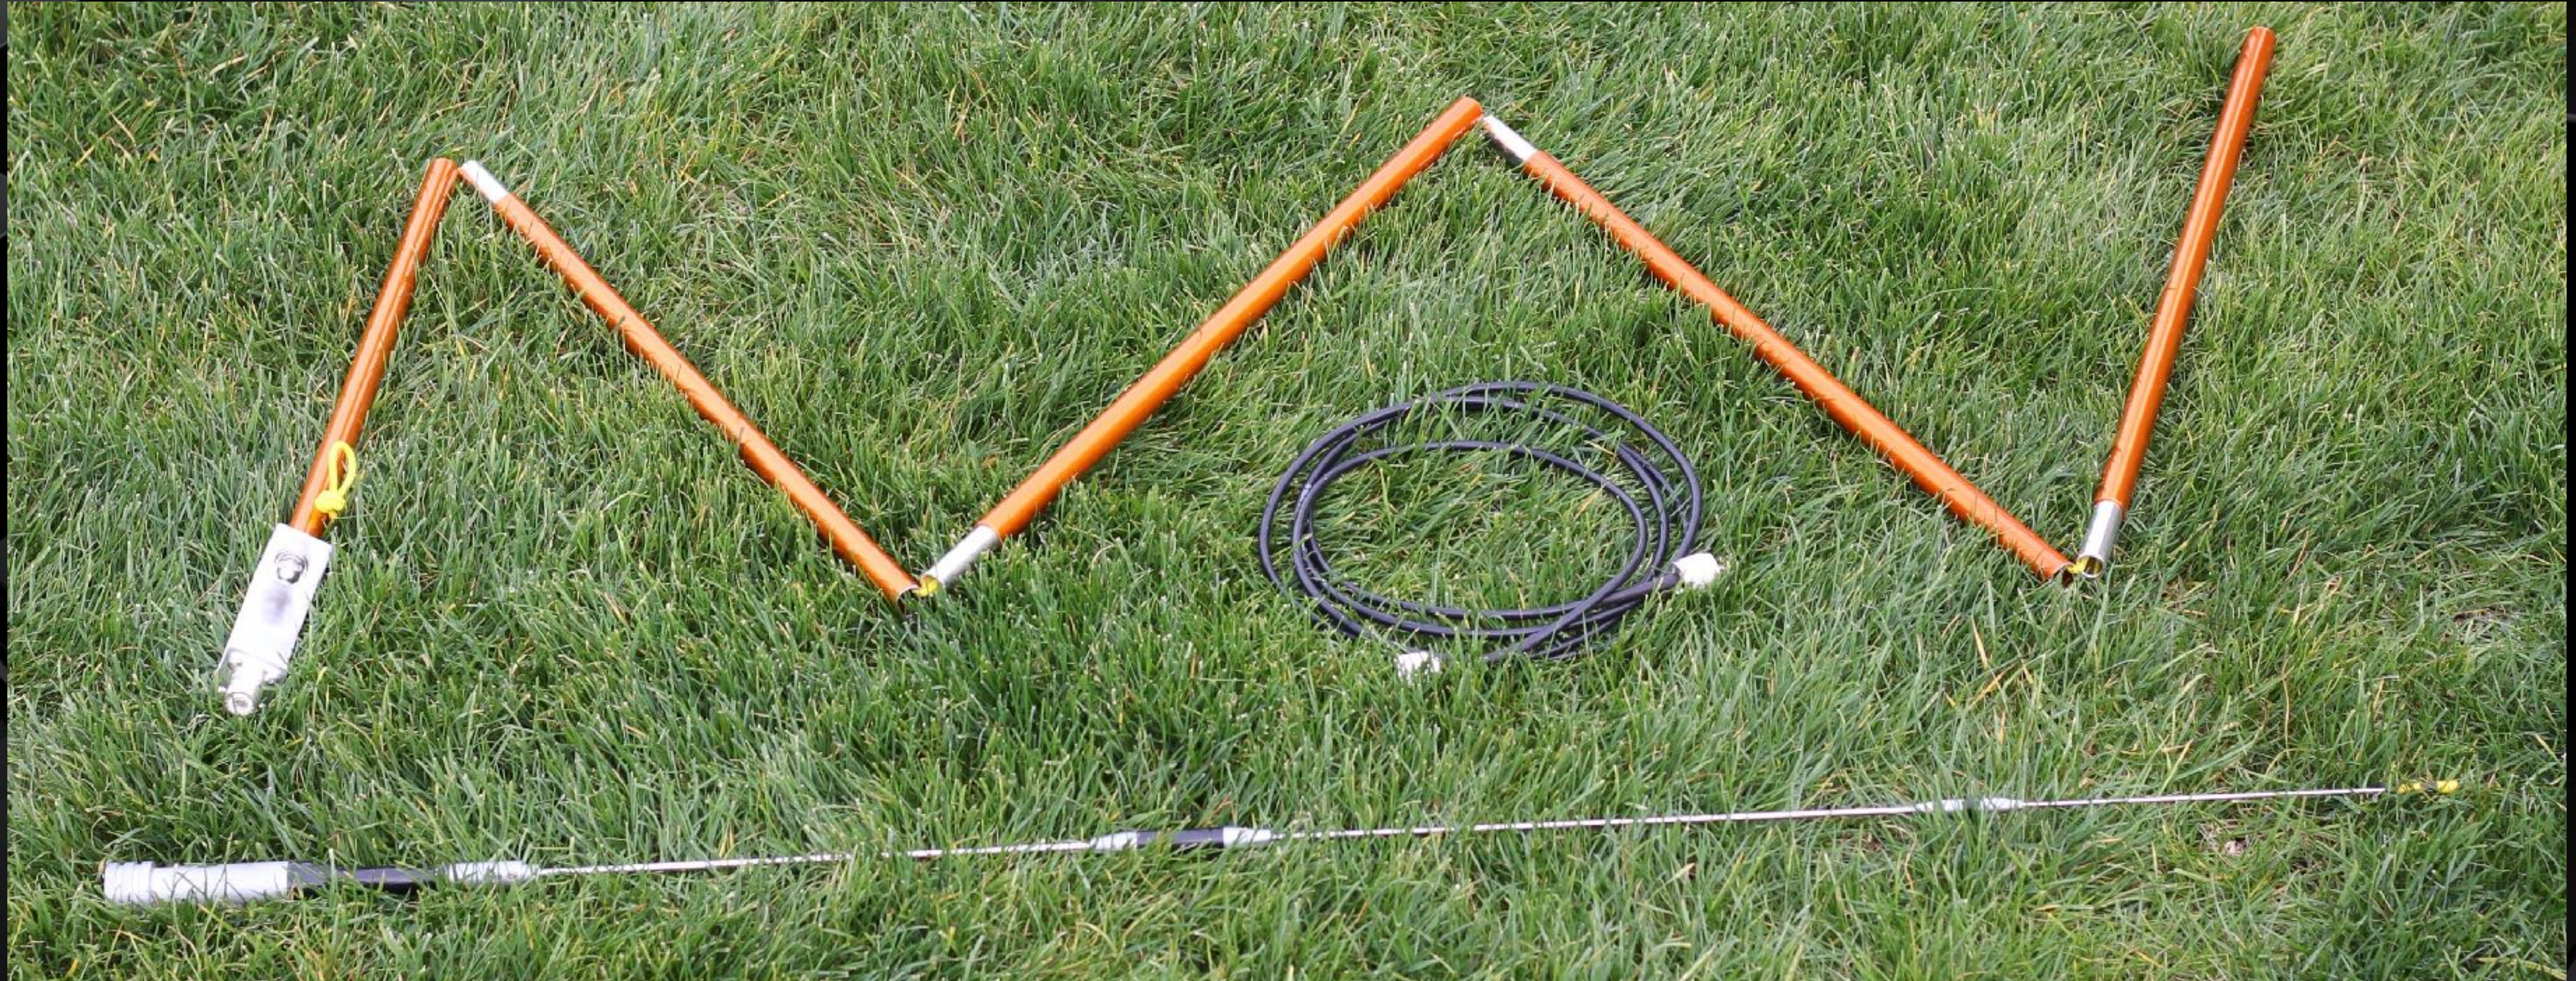

- All Gear Stowed
- Radio Inverted Inside

Inverted Radio Detail

Unpacked

- All Gear Removed
- Radio “Flipped”
- Antenna & Mast

Antenna & Mast

- Diamond SG7500
- Folding 8' Mast

Antenna Support

Antenna Types