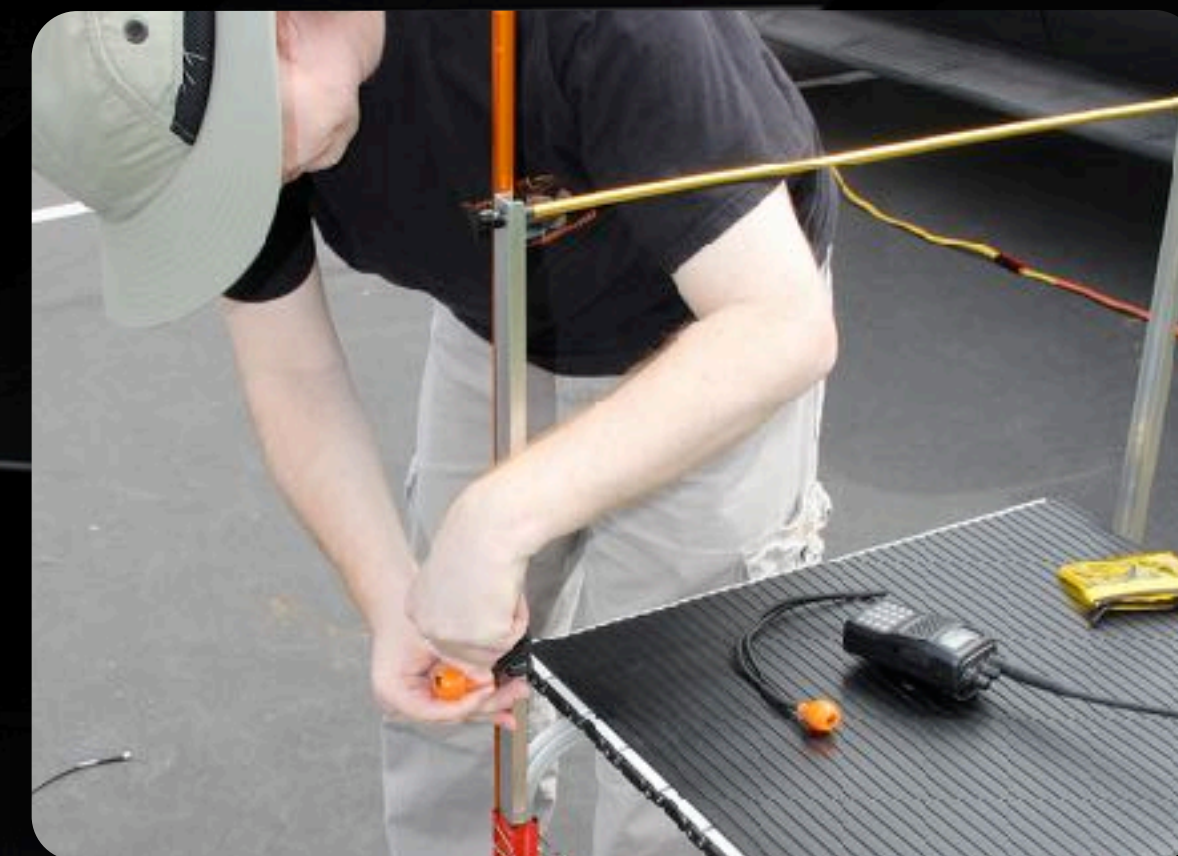

REI Camp Kitchen Portable Station