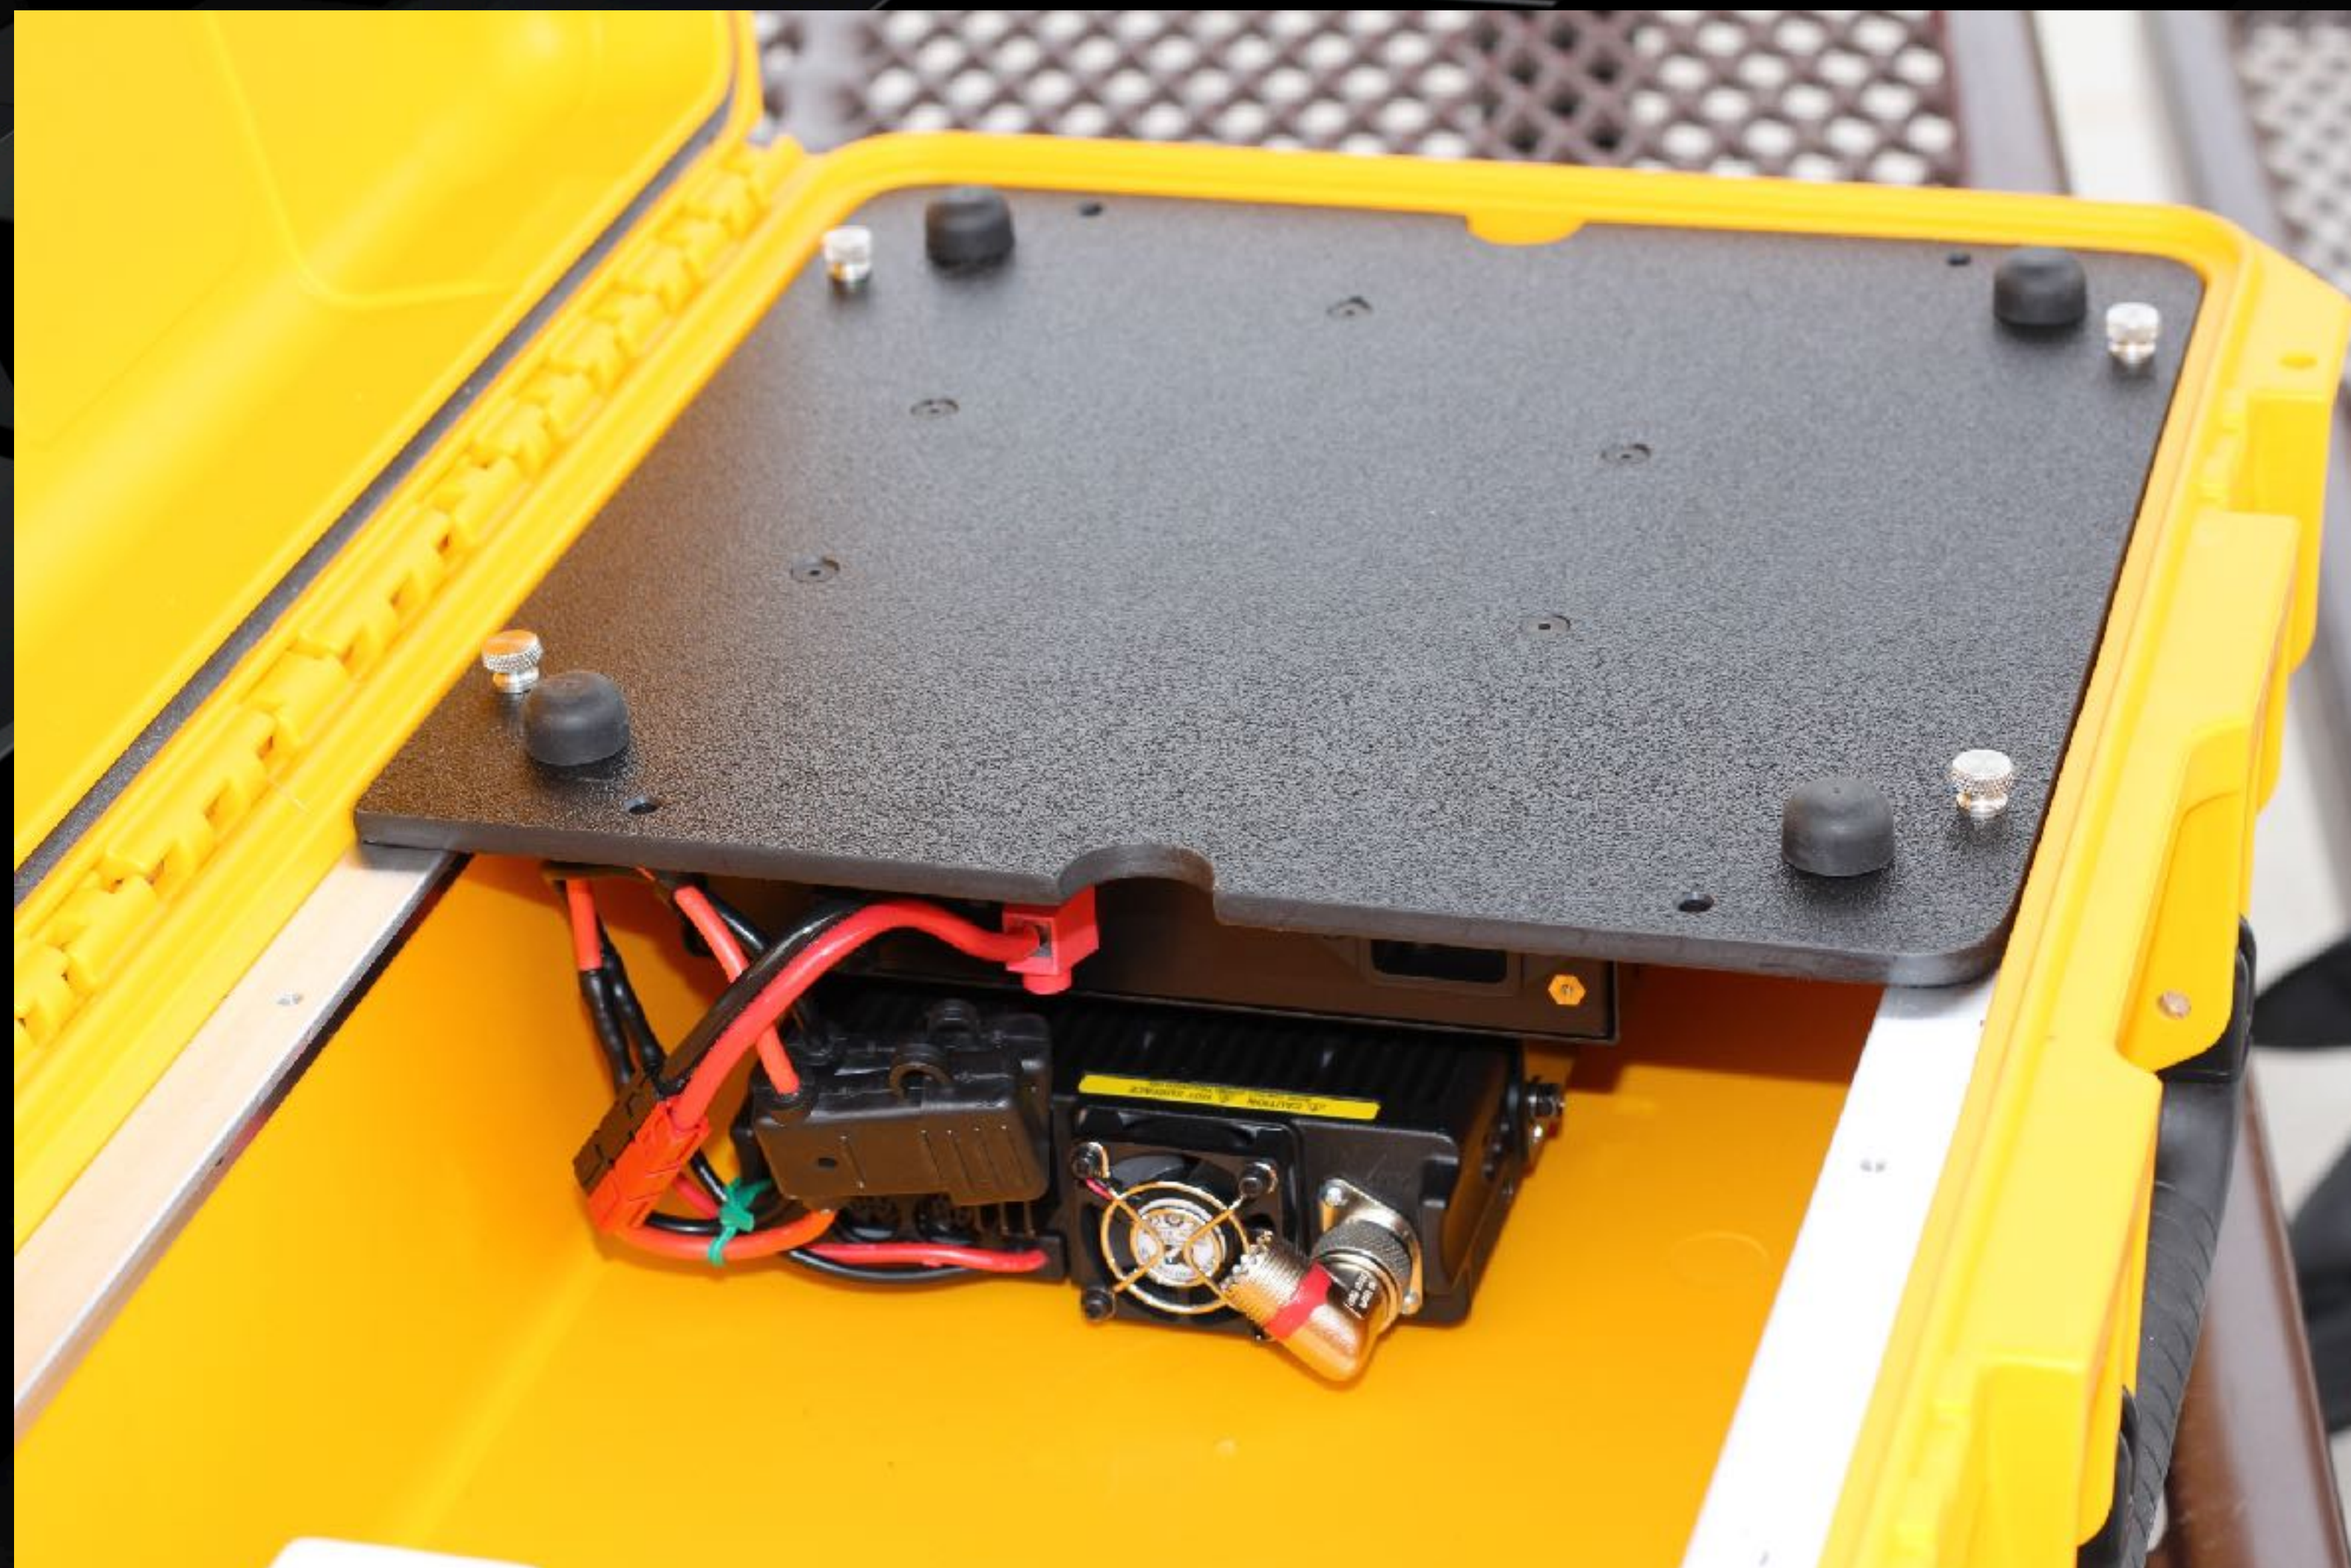

Inverted Radio Detail