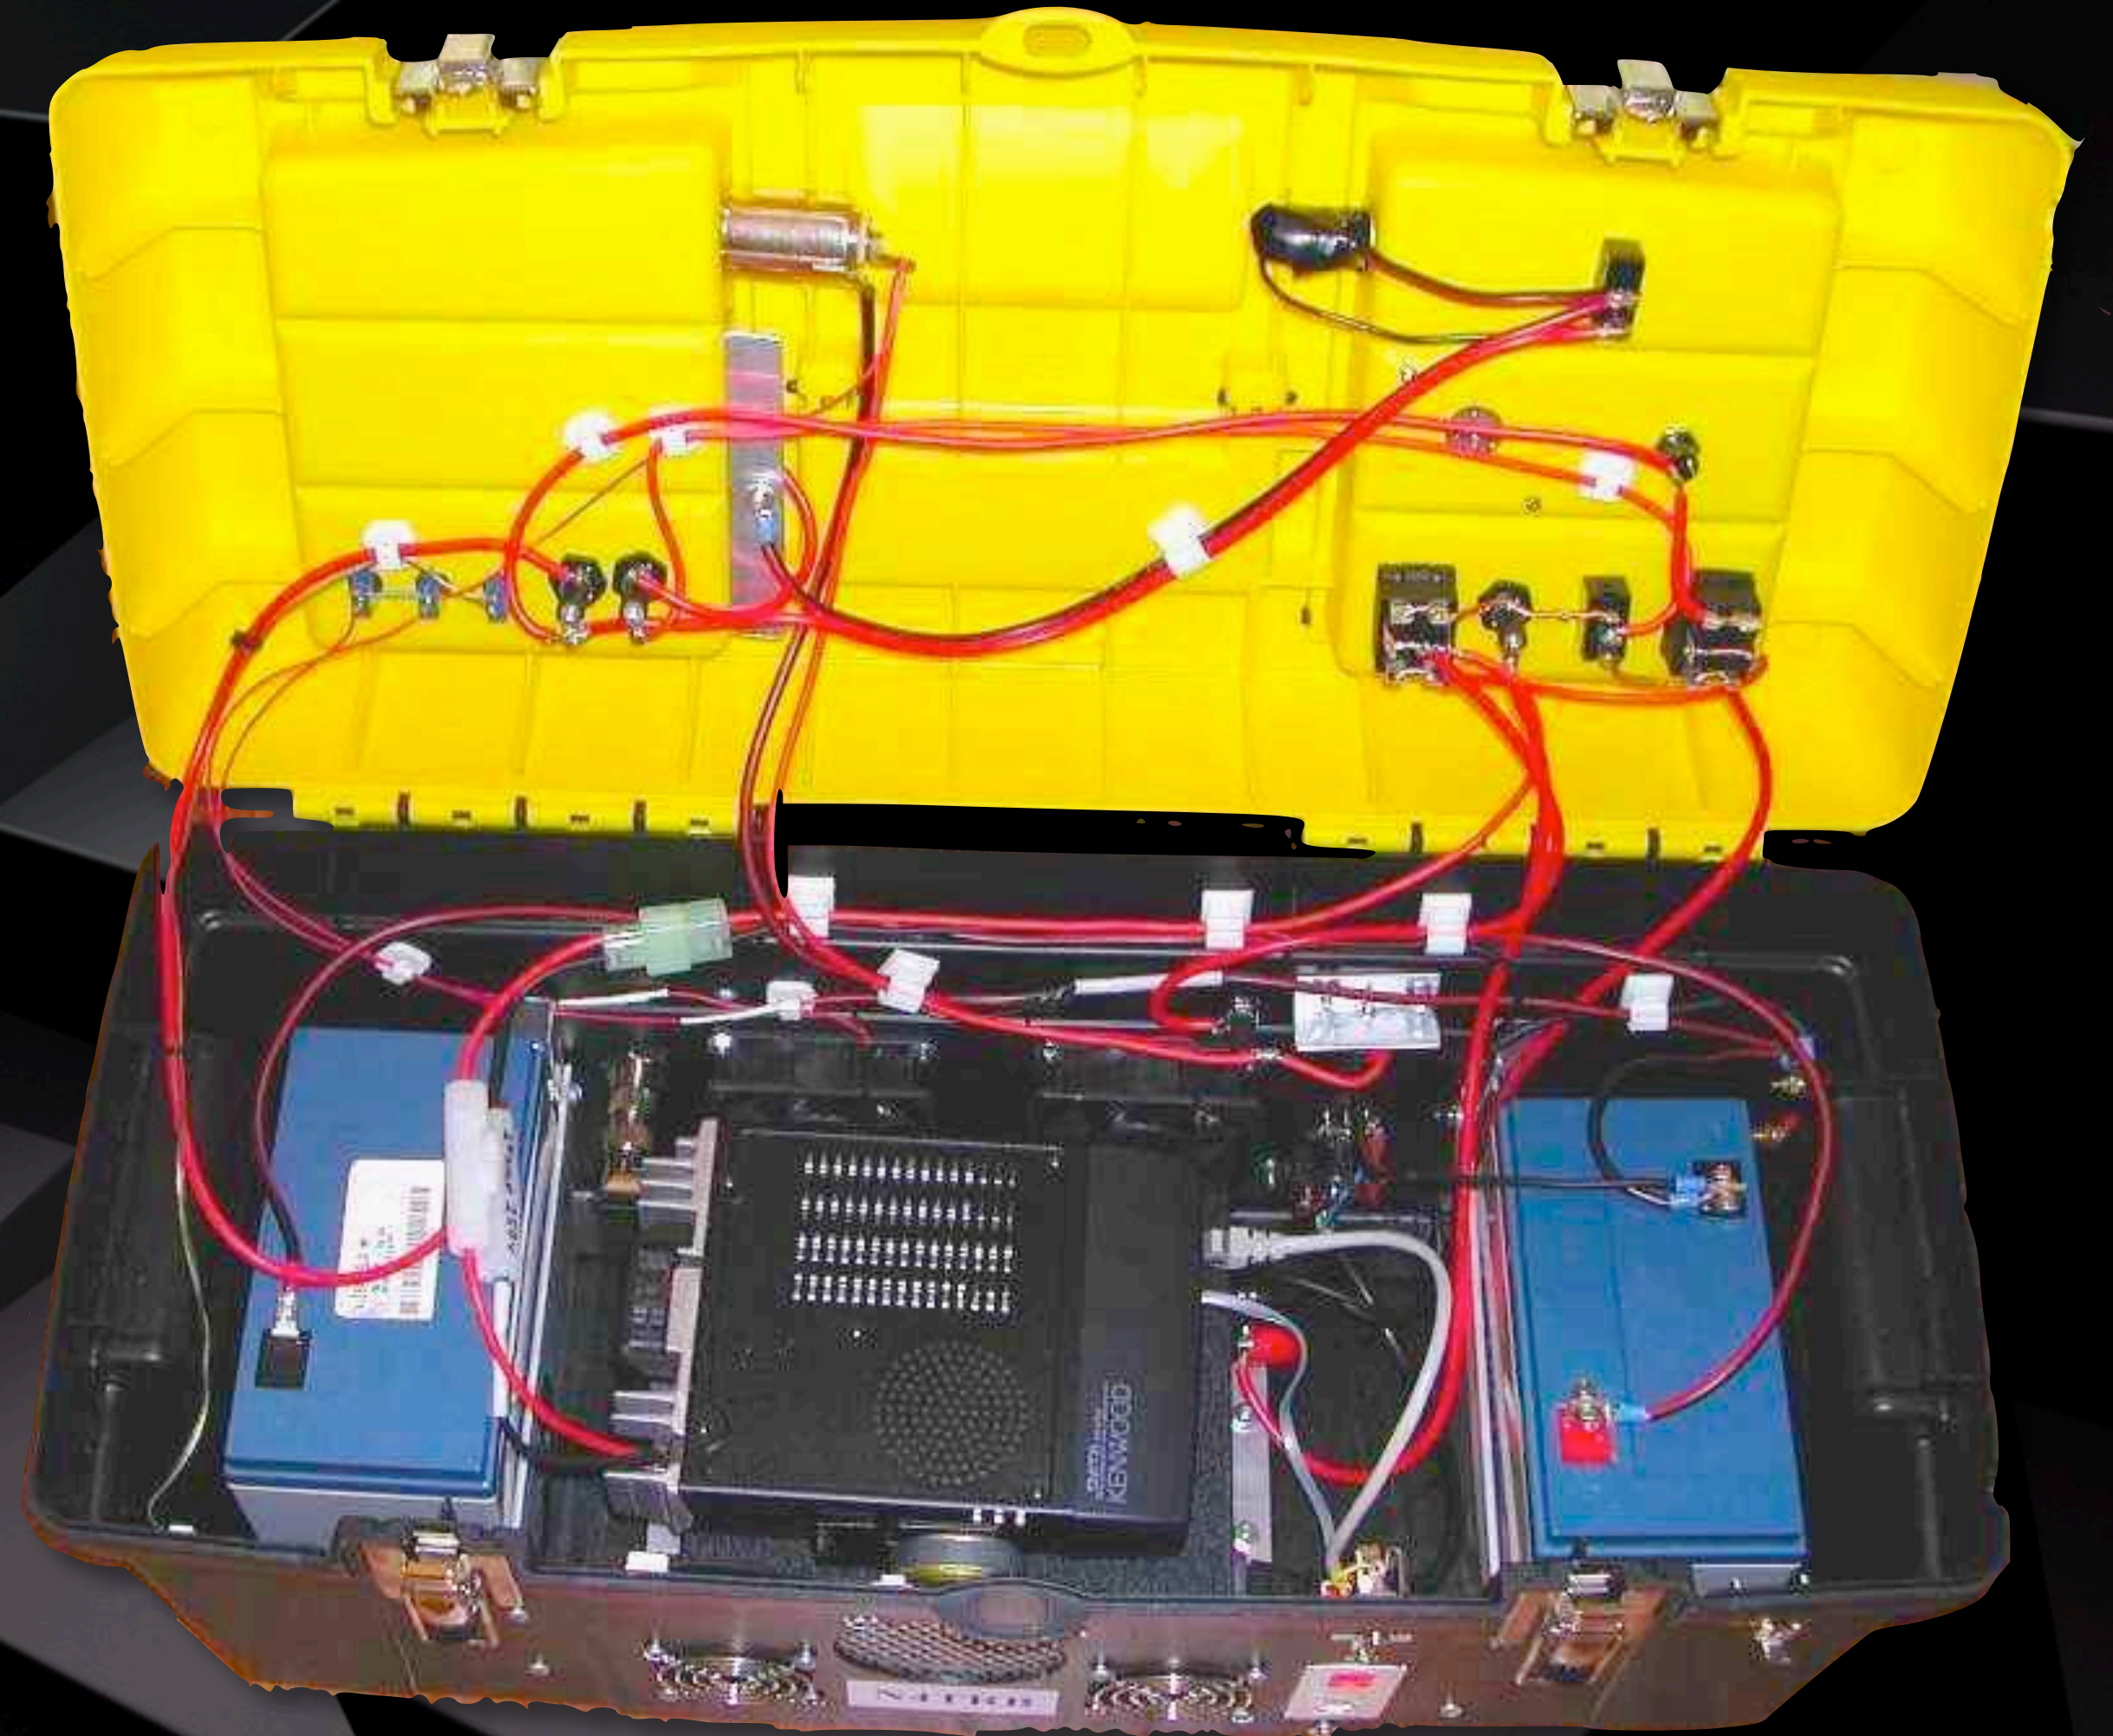

Courtesy: N4TRB